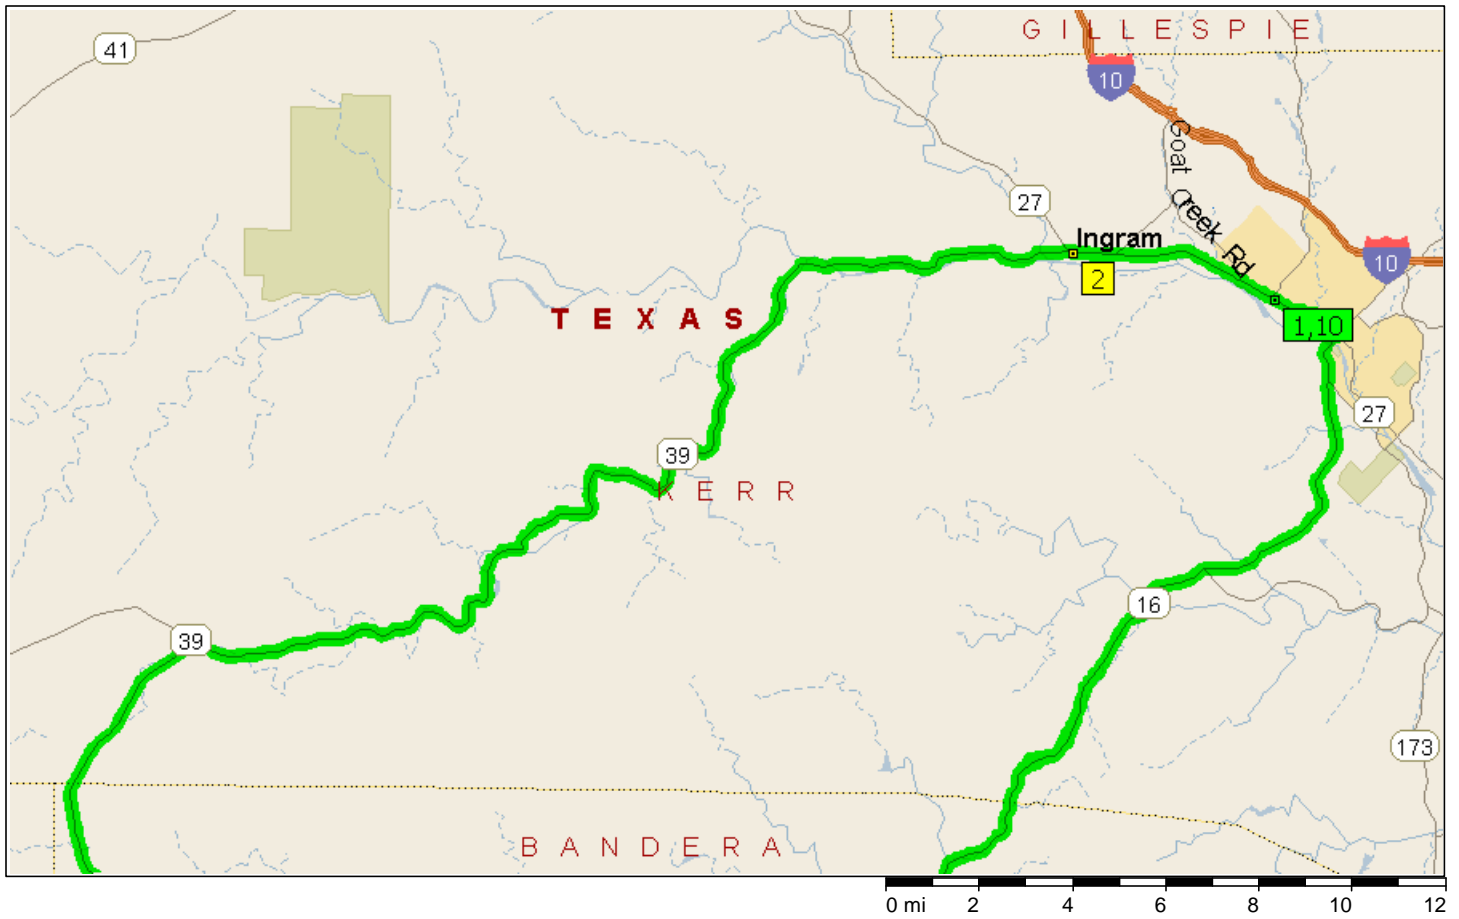

Kerville-West-Hills

242.2 miles; 6 hours, 33 minutes

- 10:00 AM 0.0 mi 1 Depart 1001 Junction Hwy, Kerrville, TX 78028 on SR-27 [Junction Hwy] (West) for 4.6 mi
- 10:05 AM 4.6 mi Turn LEFT (South) onto Local road(s) for 54 yds
- 10:05 AM 4.7 mi 2 At Ingram, stay on Local road(s) (North) for 43 yds
- 10:06 AM 4.7 mi Bear LEFT (North-West) onto SR-27 for 153 yds
- 10:06 AM 4.8 mi Bear LEFT (West) onto SR-39 for 26.2 mi

10:35 AM 31.0 mi Turn LEFT (South) onto Ranch Road 187 for 29.7 mi

- 11:08 AM 60.7 mi **3** At near Utopia, stay on Ranch Road 187 (South) for 0.2 mi
- 11:09 AM 61.0 mi Turn RIGHT (West) onto Recreational Road 1050 for 0.2 mi
- 11:09 AM 61.2 mi Continue (South) on Ranch Road 1050 for 14.6 mi
- 11:26 AM 75.8 mi Turn RIGHT (North-West) onto US-83 for 8.8 mi

- 11:34 AM 84.6 mi Turn RIGHT (South) onto Evergreen St for 32 yds
- 11:34 AM 84.6 mi **4** Arrive Leakey
- 11:49 AM 84.6 mi Depart Leakey on Evergreen St (North) for 21 yds
- 11:49 AM 84.6 mi Bear RIGHT (North) onto US-83 [Market St] for 0.6 mi
- 11:50 AM 85.2 mi Bear LEFT (North) onto Ranch Road 336 for 21.4 mi

1:51 PM 179.7 mi Continue (East) on FM-337 for 0.6 mi

- 1:52 PM 180.3 mi Turn LEFT (North) onto Evergreen St for 0.3 mi
- 1:53 PM 180.6 mi 8 Arrive Leakey
- 3:23 PM 180.6 mi Depart Leakey on Evergreen St (South) for 0.3 mi
- 3:24 PM 180.9 mi Turn LEFT (East) onto FM-337 [6th St] for 0.5 mi
- 3:25 PM 181.4 mi Continue (East) on Ranch Road 337 for 14.1 mi
- 3:41 PM 195.5 mi Turn RIGHT (South) onto Ranch Road 187 [Ranch Road 337] for 1.1 mi
- 3:42 PM 196.6 mi Bear LEFT (East) onto Ranch Road 337 for 15.2 mi