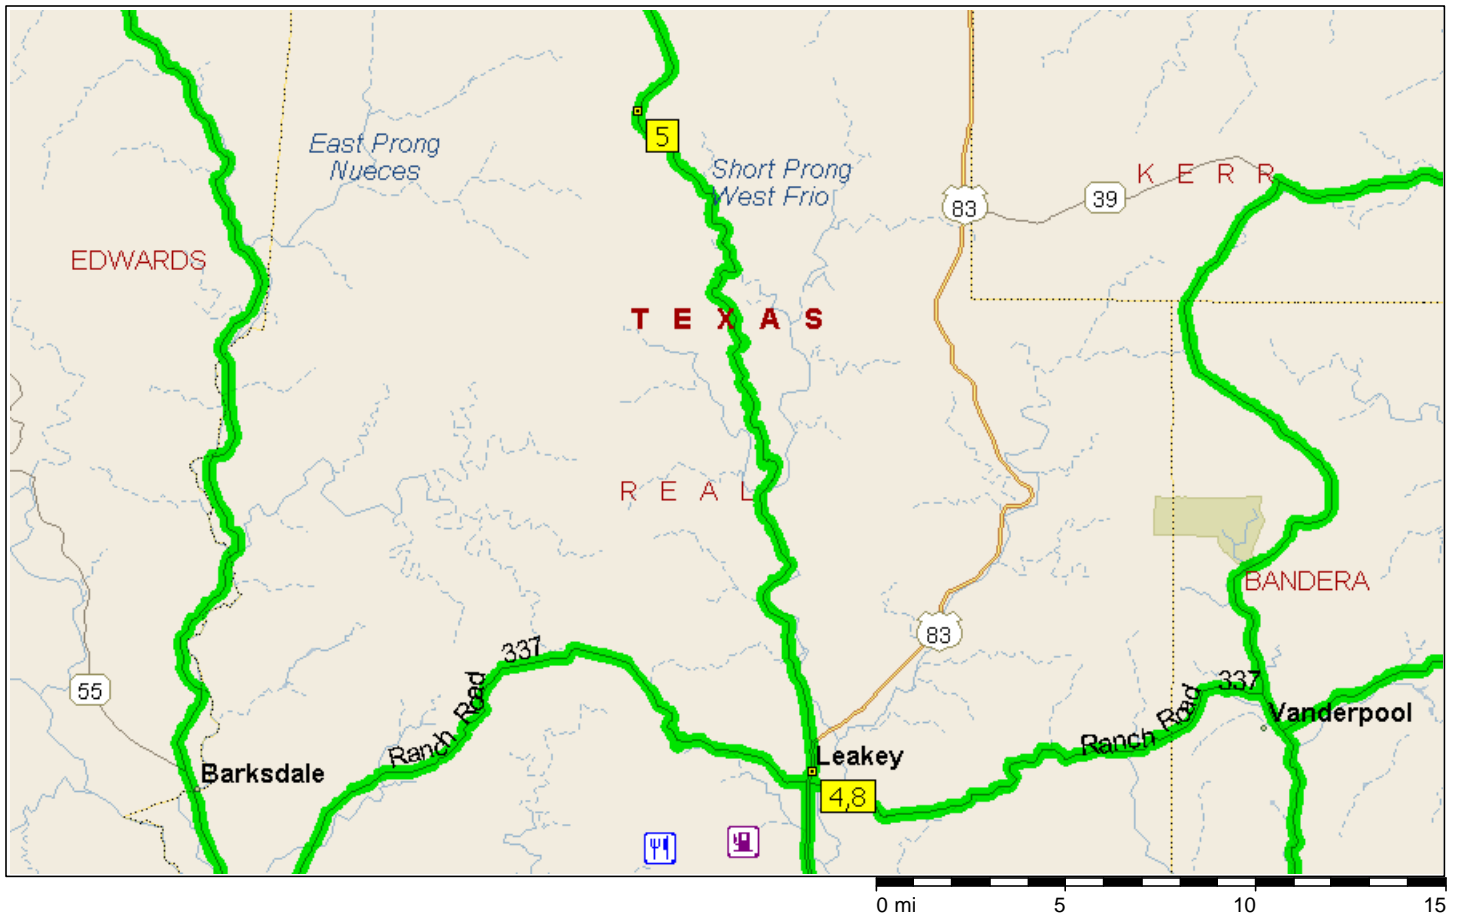

Kerville-West-Hills

242.2 miles; 6 hours, 33 minutes

- 10:00 AM 0.0 mi 1 Depart 1001 Junction Hwy, Kerrville, TX 78028 on SR-27 [Junction Hwy] (West) for 4.6 mi
- 10:05 AM 4.6 mi Turn LEFT (South) onto Local road(s) for 54 yds
- 10:05 AM 4.7 mi 2 At Ingram, stay on Local road(s) (North) for 43 yds
- 10:06 AM 4.7 mi Bear LEFT (North-West) onto SR-27 for 153 yds
- 10:06 AM 4.8 mi Bear LEFT (West) onto SR-39 for 26.2 mi

10:35 AM 31.0 mi Turn LEFT (South) onto Ranch Road 187 for 29.7 mi

- 11:08 AM 60.7 mi **3** At near Utopia, stay on Ranch Road 187 (South) for 0.2 mi
- 11:09 AM 61.0 mi Turn RIGHT (West) onto Recreational Road 1050 for 0.2 mi
- 11:09 AM 61.2 mi Continue (South) on Ranch Road 1050 for 14.6 mi
- 11:26 AM 75.8 mi Turn RIGHT (North-West) onto US-83 for 8.8 mi

- 11:34 AM 84.6 mi Turn RIGHT (South) onto Evergreen St for 32 yds
- 11:34 AM 84.6 mi **4** Arrive Leakey
- 11:49 AM 84.6 mi Depart Leakey on Evergreen St (North) for 21 yds
- 11:49 AM 84.6 mi Bear RIGHT (North) onto US-83 [Market St] for 0.6 mi
- 11:50 AM 85.2 mi Bear LEFT (North) onto Ranch Road 336 for 21.4 mi

1:51 PM 179.7 mi Continue (East) on FM-337 for 0.6 mi

- 1:52 PM 180.3 mi Turn LEFT (North) onto Evergreen St for 0.3 mi
- 1:53 PM 180.6 mi 8 Arrive Leakey
- 3:23 PM 180.6 mi Depart Leakey on Evergreen St (South) for 0.3 mi
- 3:24 PM 180.9 mi Turn LEFT (East) onto FM-337 [6th St] for 0.5 mi
- 3:25 PM 181.4 mi Continue (East) on Ranch Road 337 for 14.1 mi
- 3:41 PM 195.5 mi Turn RIGHT (South) onto Ranch Road 187 [Ranch Road 337] for 1.1 mi
- 3:42 PM 196.6 mi Bear LEFT (East) onto Ranch Road 337 for 15.2 mi