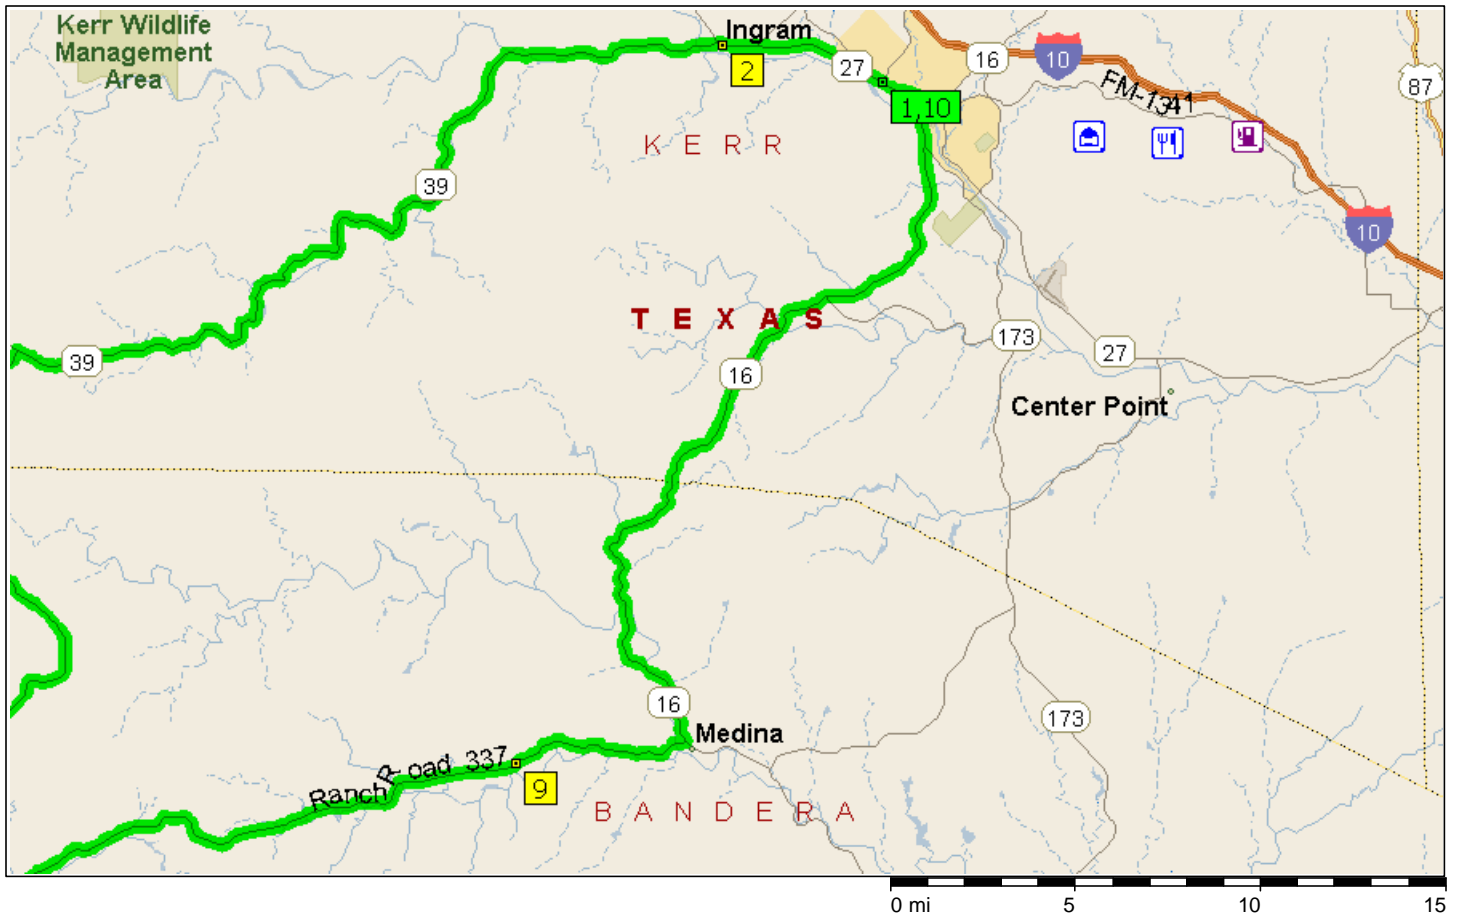

- 11:34 AM 84.6 mi Turn RIGHT (South) onto Evergreen St for 32 yds
- 11:34 AM 84.6 mi **4** Arrive Leakey
- 11:49 AM 84.6 mi Depart Leakey on Evergreen St (North) for 21 yds
- 11:49 AM 84.6 mi Bear RIGHT (North) onto US-83 [Market St] for 0.6 mi
- 11:50 AM 85.2 mi Bear LEFT (North) onto Ranch Road 336 for 21.4 mi

12:14 PM 106.6 mi **5** At near Hackberry, stay on Ranch Road 336 (North) for 5.3 mi
 12:20 PM 111.9 mi Turn LEFT (West) onto SR-41 for 13.6 mi

12:35 PM 125.5 mi **6** At near Hackberry, turn LEFT (South) onto Ranch Road 335 for 29.1 mi

1:06 PM	154.6 mi	Bear RIGHT (South) onto Ramp for 109 yds
1:06 PM	154.6 mi	Merge onto SR-55 (East) for 4.4 mi
1:12 PM	159.1 mi	Turn LEFT (East) onto E FM-337 [E 4th St] for 32 yds
1:12 PM	159.1 mi	Turn RIGHT (South) onto Local road(s) for 32 yds
1:12 PM	159.1 mi	7 Arrive Camp Wood
1:27 PM	159.1 mi	Depart Camp Wood on Local road(s) (North) for 32 yds
1:27 PM	159.1 mi	Turn RIGHT (East) onto E FM-337 [E 4th St] for 0.4 mi
1:28 PM	159.5 mi	Continue (East) on Ranch Road 337 for 20.2 mi

1:51 PM 179.7 mi Continue (East) on FM-337 for 0.6 mi

- 1:52 PM 180.3 mi Turn LEFT (North) onto Evergreen St for 0.3 mi
- 1:53 PM 180.6 mi 8 Arrive Leakey
- 3:23 PM 180.6 mi Depart Leakey on Evergreen St (South) for 0.3 mi
- 3:24 PM 180.9 mi Turn LEFT (East) onto FM-337 [6th St] for 0.5 mi
- 3:25 PM 181.4 mi Continue (East) on Ranch Road 337 for 14.1 mi
- 3:41 PM 195.5 mi Turn RIGHT (South) onto Ranch Road 187 [Ranch Road 337] for 1.1 mi
- 3:42 PM 196.6 mi Bear LEFT (East) onto Ranch Road 337 for 15.2 mi