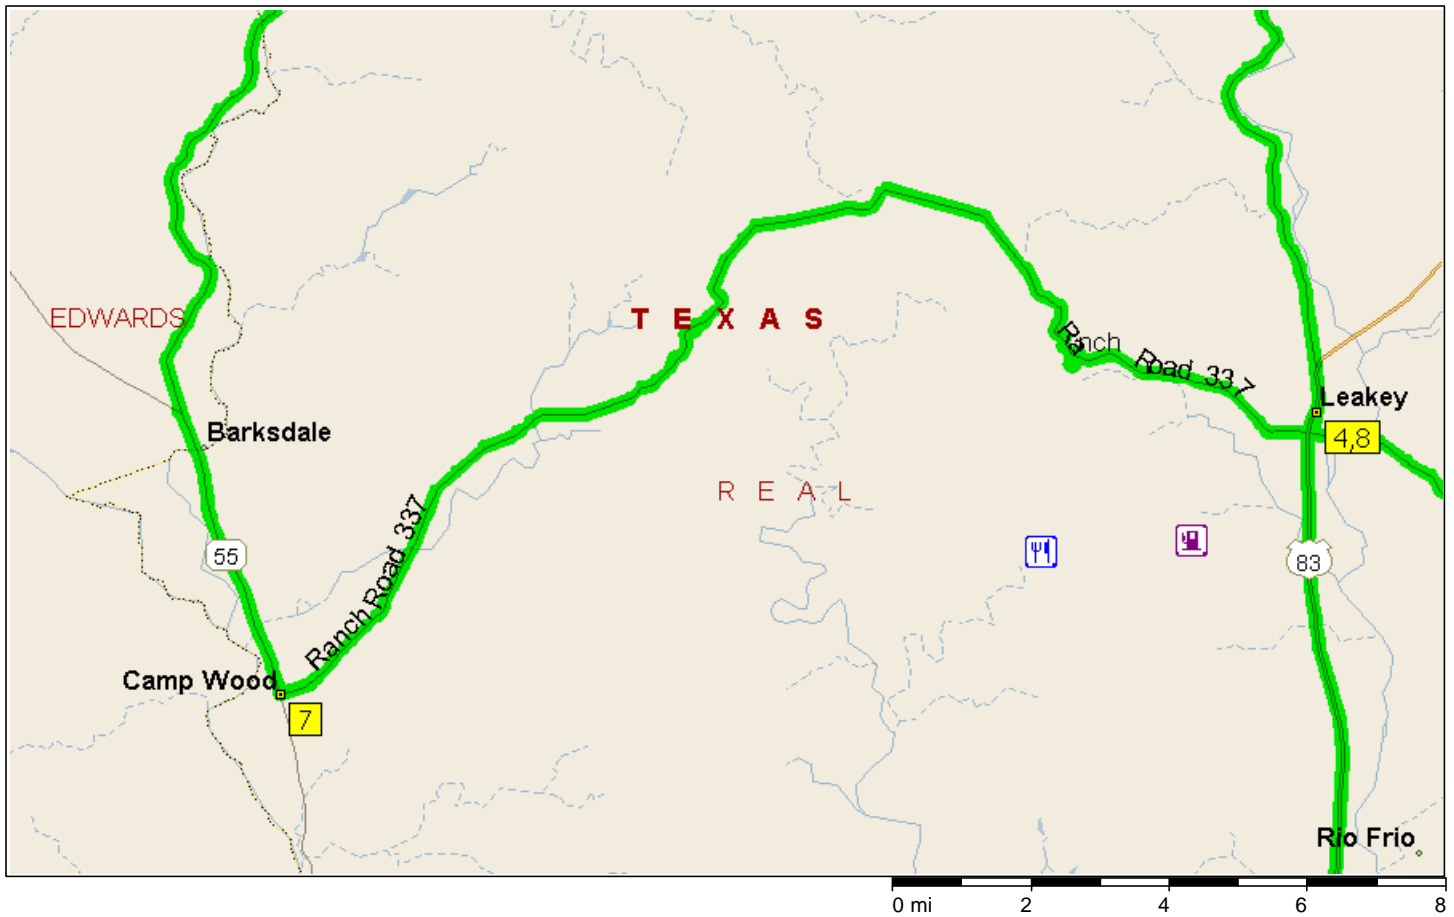

10:35 AM 31.0 mi Turn LEFT (South) onto Ranch Road 187 for 29.7 mi

- 11:08 AM 60.7 mi **3** At near Utopia, stay on Ranch Road 187 (South) for 0.2 mi
- 11:09 AM 61.0 mi Turn RIGHT (West) onto Recreational Road 1050 for 0.2 mi
- 11:09 AM 61.2 mi Continue (South) on Ranch Road 1050 for 14.6 mi
- 11:26 AM 75.8 mi Turn RIGHT (North-West) onto US-83 for 8.8 mi

- 11:34 AM 84.6 mi Turn RIGHT (South) onto Evergreen St for 32 yds
- 11:34 AM 84.6 mi **4** Arrive Leakey
- 11:49 AM 84.6 mi Depart Leakey on Evergreen St (North) for 21 yds
- 11:49 AM 84.6 mi Bear RIGHT (North) onto US-83 [Market St] for 0.6 mi
- 11:50 AM 85.2 mi Bear LEFT (North) onto Ranch Road 336 for 21.4 mi

12:14 PM 106.6 mi **5** At near Hackberry, stay on Ranch Road 336 (North) for 5.3 mi
 12:20 PM 111.9 mi Turn LEFT (West) onto SR-41 for 13.6 mi

12:35 PM 125.5 mi **6** At near Hackberry, turn LEFT (South) onto Ranch Road 335 for 29.1 mi

1:51 PM 179.7 mi Continue (East) on FM-337 for 0.6 mi

- 1:52 PM 180.3 mi Turn LEFT (North) onto Evergreen St for 0.3 mi
- 1:53 PM 180.6 mi 8 Arrive Leakey
- 3:23 PM 180.6 mi Depart Leakey on Evergreen St (South) for 0.3 mi
- 3:24 PM 180.9 mi Turn LEFT (East) onto FM-337 [6th St] for 0.5 mi
- 3:25 PM 181.4 mi Continue (East) on Ranch Road 337 for 14.1 mi
- 3:41 PM 195.5 mi Turn RIGHT (South) onto Ranch Road 187 [Ranch Road 337] for 1.1 mi
- 3:42 PM 196.6 mi Bear LEFT (East) onto Ranch Road 337 for 15.2 mi