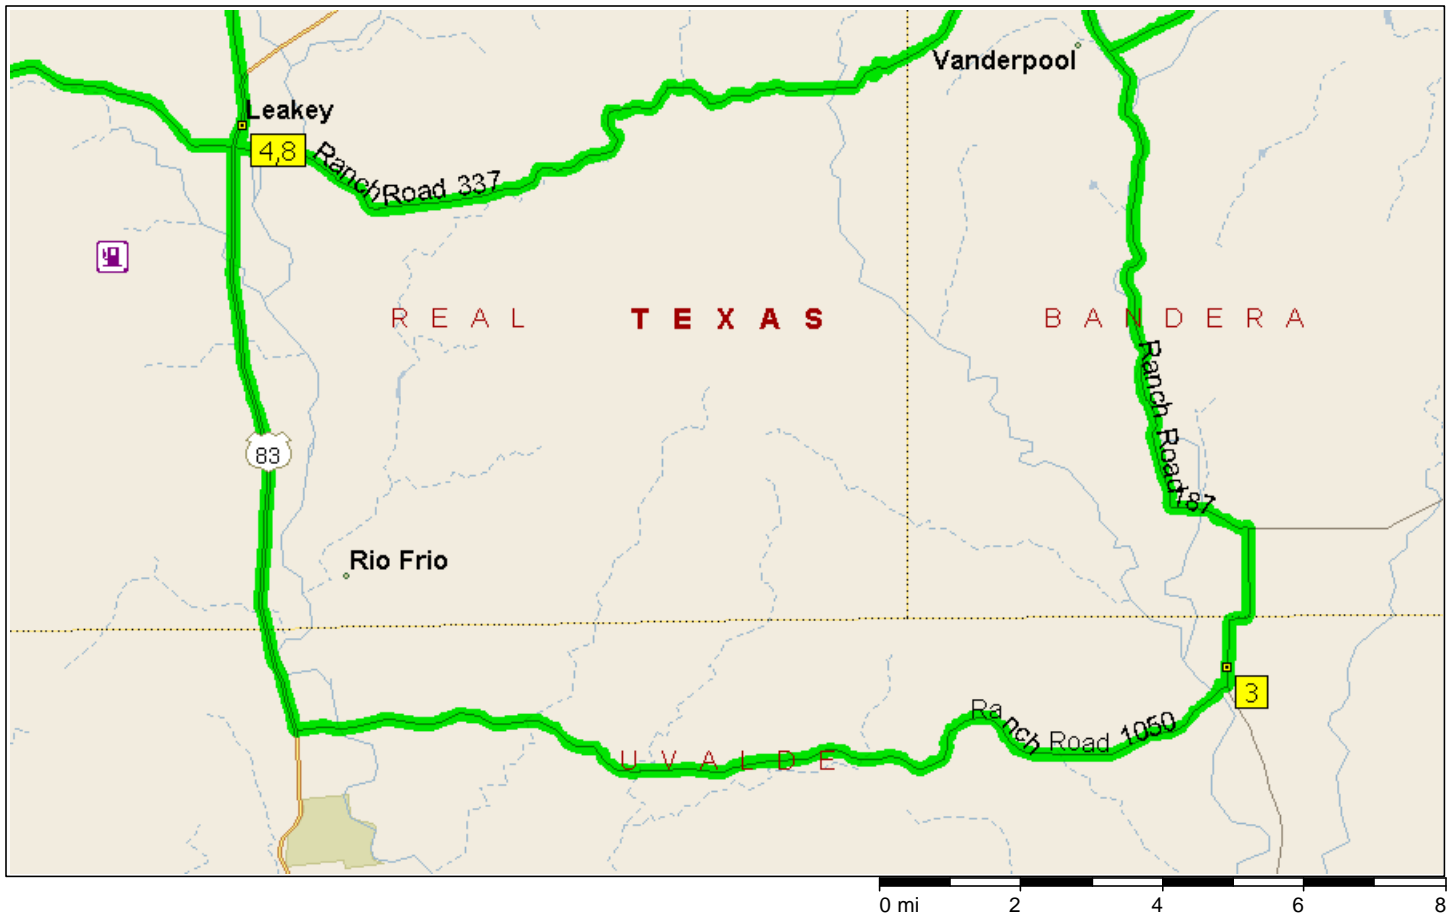

Kerville-West-Hills

242.2 miles; 6 hours, 33 minutes

- 10:00 AM 0.0 mi 1 Depart 1001 Junction Hwy, Kerrville, TX 78028 on SR-27 [Junction Hwy] (West) for 4.6 mi
- 10:05 AM 4.6 mi Turn LEFT (South) onto Local road(s) for 54 yds
- 10:05 AM 4.7 mi 2 At Ingram, stay on Local road(s) (North) for 43 yds
- 10:06 AM 4.7 mi Bear LEFT (North-West) onto SR-27 for 153 yds
- 10:06 AM 4.8 mi Bear LEFT (West) onto SR-39 for 26.2 mi

10:35 AM 31.0 mi Turn LEFT (South) onto Ranch Road 187 for 29.7 mi

- 11:08 AM 60.7 mi **3** At near Utopia, stay on Ranch Road 187 (South) for 0.2 mi
- 11:09 AM 61.0 mi Turn RIGHT (West) onto Recreational Road 1050 for 0.2 mi
- 11:09 AM 61.2 mi Continue (South) on Ranch Road 1050 for 14.6 mi
- 11:26 AM 75.8 mi Turn RIGHT (North-West) onto US-83 for 8.8 mi

- 11:34 AM 84.6 mi Turn RIGHT (South) onto Evergreen St for 32 yds
- 11:34 AM 84.6 mi **4** Arrive Leakey
- 11:49 AM 84.6 mi Depart Leakey on Evergreen St (North) for 21 yds
- 11:49 AM 84.6 mi Bear RIGHT (North) onto US-83 [Market St] for 0.6 mi
- 11:50 AM 85.2 mi Bear LEFT (North) onto Ranch Road 336 for 21.4 mi

1:51 PM 179.7 mi Continue (East) on FM-337 for 0.6 mi

- 1:52 PM 180.3 mi Turn LEFT (North) onto Evergreen St for 0.3 mi
- 1:53 PM 180.6 mi 8 Arrive Leakey
- 3:23 PM 180.6 mi Depart Leakey on Evergreen St (South) for 0.3 mi
- 3:24 PM 180.9 mi Turn LEFT (East) onto FM-337 [6th St] for 0.5 mi
- 3:25 PM 181.4 mi Continue (East) on Ranch Road 337 for 14.1 mi
- 3:41 PM 195.5 mi Turn RIGHT (South) onto Ranch Road 187 [Ranch Road 337] for 1.1 mi
- 3:42 PM 196.6 mi Bear LEFT (East) onto Ranch Road 337 for 15.2 mi