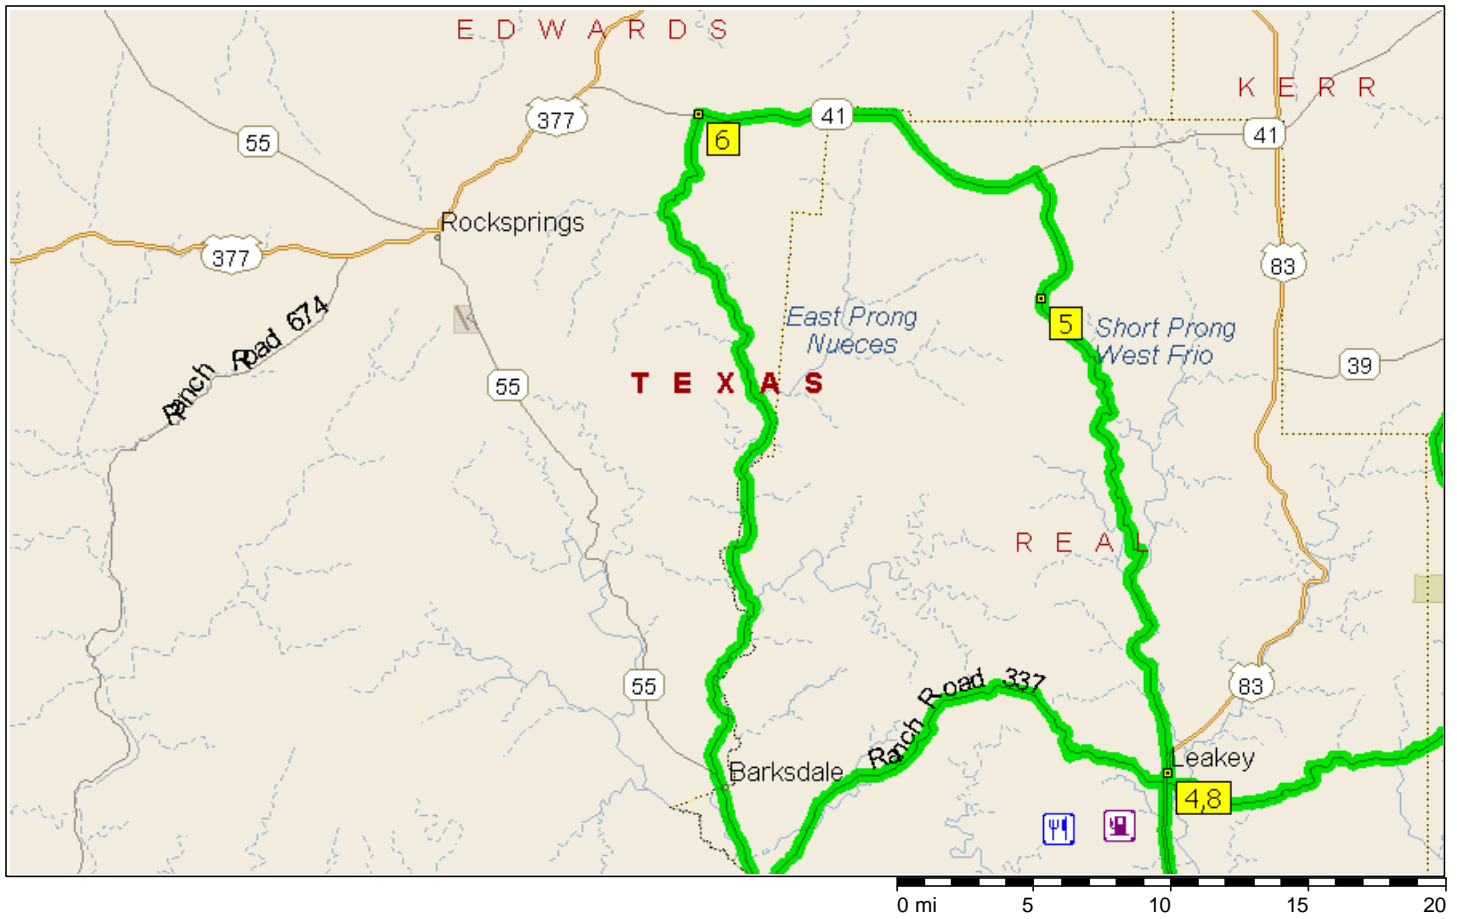

10:35 AM 31.0 mi Turn LEFT (South) onto Ranch Road 187 for 29.7 mi

- 11:08 AM 60.7 mi **3** At near Utopia, stay on Ranch Road 187 (South) for 0.2 mi
- 11:09 AM 61.0 mi Turn RIGHT (West) onto Recreational Road 1050 for 0.2 mi
- 11:09 AM 61.2 mi Continue (South) on Ranch Road 1050 for 14.6 mi
- 11:26 AM 75.8 mi Turn RIGHT (North-West) onto US-83 for 8.8 mi

- 11:34 AM 84.6 mi Turn RIGHT (South) onto Evergreen St for 32 yds
- 11:34 AM 84.6 mi **4** Arrive Leakey
- 11:49 AM 84.6 mi Depart Leakey on Evergreen St (North) for 21 yds
- 11:49 AM 84.6 mi Bear RIGHT (North) onto US-83 [Market St] for 0.6 mi
- 11:50 AM 85.2 mi Bear LEFT (North) onto Ranch Road 336 for 21.4 mi

12:14 PM 106.6 mi **5** At near Hackberry, stay on Ranch Road 336 (North) for 5.3 mi
 12:20 PM 111.9 mi Turn LEFT (West) onto SR-41 for 13.6 mi

12:35 PM 125.5 mi **6** At near Hackberry, turn LEFT (South) onto Ranch Road 335 for 29.1 mi

1:51 PM 179.7 mi Continue (East) on FM-337 for 0.6 mi

- 1:52 PM 180.3 mi Turn LEFT (North) onto Evergreen St for 0.3 mi
- 1:53 PM 180.6 mi 8 Arrive Leakey
- 3:23 PM 180.6 mi Depart Leakey on Evergreen St (South) for 0.3 mi
- 3:24 PM 180.9 mi Turn LEFT (East) onto FM-337 [6th St] for 0.5 mi
- 3:25 PM 181.4 mi Continue (East) on Ranch Road 337 for 14.1 mi
- 3:41 PM 195.5 mi Turn RIGHT (South) onto Ranch Road 187 [Ranch Road 337] for 1.1 mi
- 3:42 PM 196.6 mi Bear LEFT (East) onto Ranch Road 337 for 15.2 mi