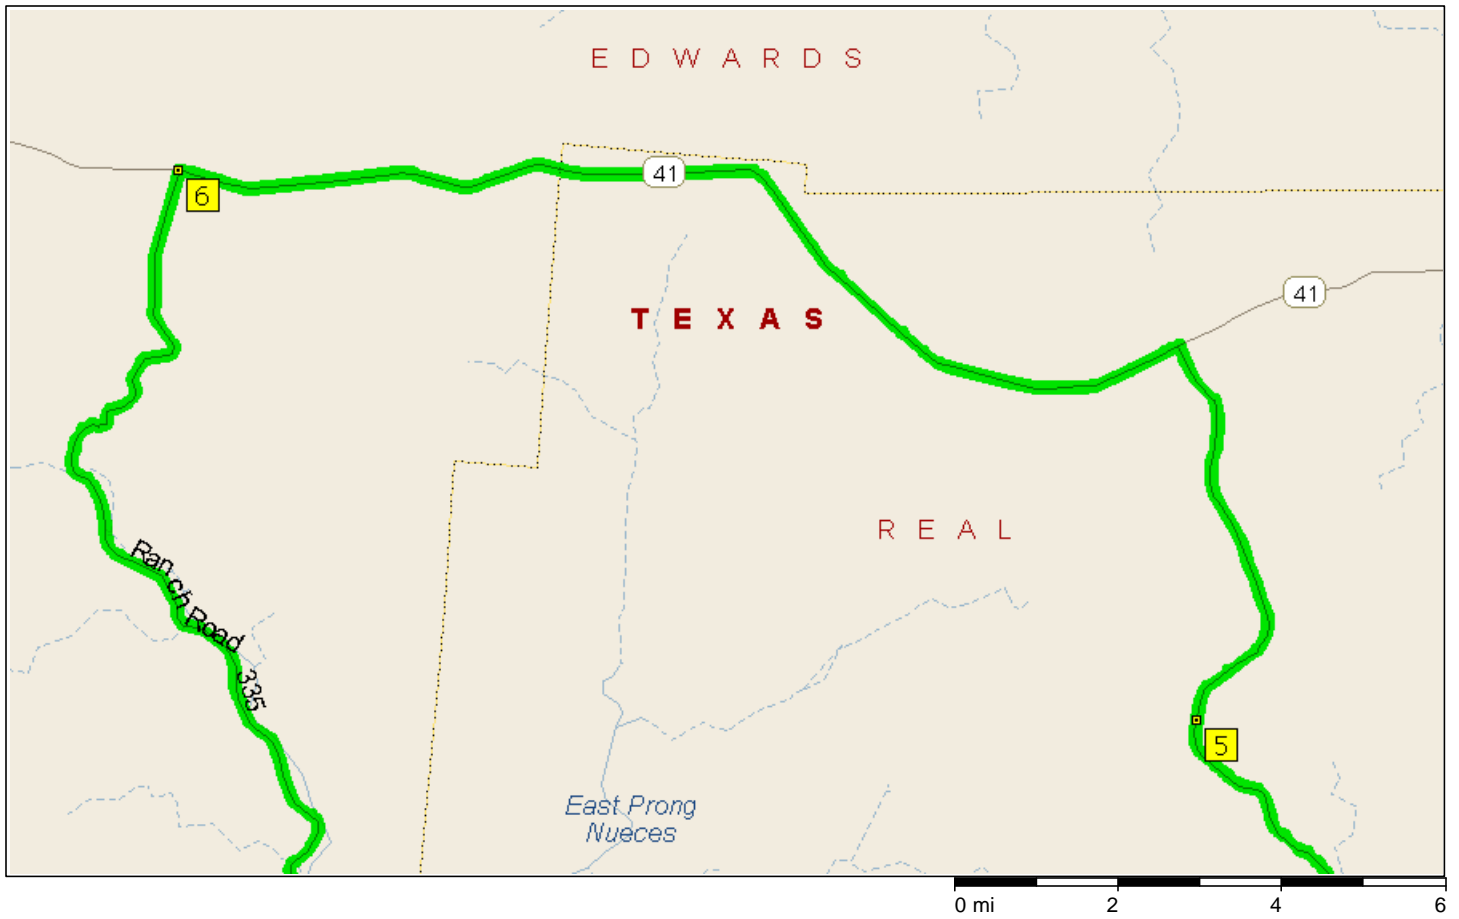

Kerville-West-Hills

242.2 miles; 6 hours, 33 minutes

- 10:00 AM 0.0 mi 1 Depart 1001 Junction Hwy, Kerrville, TX 78028 on SR-27 [Junction Hwy] (West) for 4.6 mi
- 10:05 AM 4.6 mi Turn LEFT (South) onto Local road(s) for 54 yds
- 10:05 AM 4.7 mi 2 At Ingram, stay on Local road(s) (North) for 43 yds
- 10:06 AM 4.7 mi Bear LEFT (North-West) onto SR-27 for 153 yds
- 10:06 AM 4.8 mi Bear LEFT (West) onto SR-39 for 26.2 mi

10:35 AM 31.0 mi Turn LEFT (South) onto Ranch Road 187 for 29.7 mi

- 11:08 AM 60.7 mi **3** At near Utopia, stay on Ranch Road 187 (South) for 0.2 mi
- 11:09 AM 61.0 mi Turn RIGHT (West) onto Recreational Road 1050 for 0.2 mi
- 11:09 AM 61.2 mi Continue (South) on Ranch Road 1050 for 14.6 mi
- 11:26 AM 75.8 mi Turn RIGHT (North-West) onto US-83 for 8.8 mi

- 11:34 AM 84.6 mi Turn RIGHT (South) onto Evergreen St for 32 yds
- 11:34 AM 84.6 mi **4** Arrive Leakey
- 11:49 AM 84.6 mi Depart Leakey on Evergreen St (North) for 21 yds
- 11:49 AM 84.6 mi Bear RIGHT (North) onto US-83 [Market St] for 0.6 mi
- 11:50 AM 85.2 mi Bear LEFT (North) onto Ranch Road 336 for 21.4 mi

1:51 PM 179.7 mi Continue (East) on FM-337 for 0.6 mi

- 1:52 PM 180.3 mi Turn LEFT (North) onto Evergreen St for 0.3 mi
- 1:53 PM 180.6 mi 8 Arrive Leakey
- 3:23 PM 180.6 mi Depart Leakey on Evergreen St (South) for 0.3 mi
- 3:24 PM 180.9 mi Turn LEFT (East) onto FM-337 [6th St] for 0.5 mi
- 3:25 PM 181.4 mi Continue (East) on Ranch Road 337 for 14.1 mi
- 3:41 PM 195.5 mi Turn RIGHT (South) onto Ranch Road 187 [Ranch Road 337] for 1.1 mi
- 3:42 PM 196.6 mi Bear LEFT (East) onto Ranch Road 337 for 15.2 mi