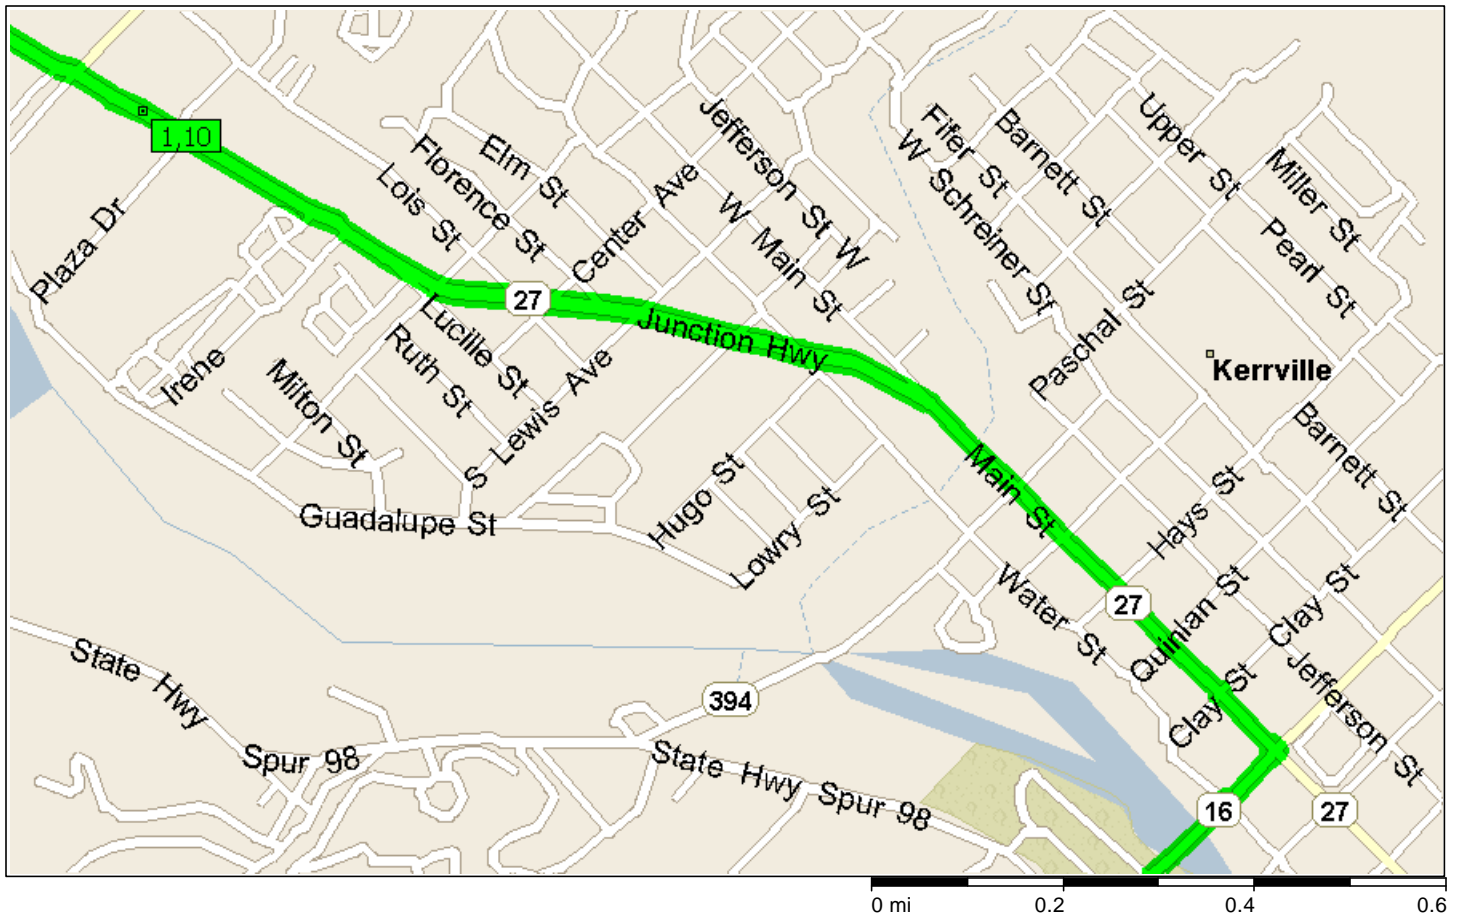

- 11:34 AM 84.6 mi Turn RIGHT (South) onto Evergreen St for 32 yds
- 11:34 AM 84.6 mi **4** Arrive Leakey
- 11:49 AM 84.6 mi Depart Leakey on Evergreen St (North) for 21 yds
- 11:49 AM 84.6 mi Bear RIGHT (North) onto US-83 [Market St] for 0.6 mi
- 11:50 AM 85.2 mi Bear LEFT (North) onto Ranch Road 336 for 21.4 mi

1:06 PM	154.6 mi	Bear RIGHT (South) onto Ramp for 109 yds
1:06 PM	154.6 mi	Merge onto SR-55 (East) for 4.4 mi
1:12 PM	159.1 mi	Turn LEFT (East) onto E FM-337 [E 4th St] for 32 yds
1:12 PM	159.1 mi	Turn RIGHT (South) onto Local road(s) for 32 yds
1:12 PM	159.1 mi	7 Arrive Camp Wood
1:27 PM	159.1 mi	Depart Camp Wood on Local road(s) (North) for 32 yds
1:27 PM	159.1 mi	Turn RIGHT (East) onto E FM-337 [E 4th St] for 0.4 mi
1:28 PM	159.5 mi	Continue (East) on Ranch Road 337 for 20.2 mi

1:51 PM 179.7 mi Continue (East) on FM-337 for 0.6 mi

- 1:52 PM 180.3 mi Turn LEFT (North) onto Evergreen St for 0.3 mi
- 1:53 PM 180.6 mi 8 Arrive Leakey
- 3:23 PM 180.6 mi Depart Leakey on Evergreen St (South) for 0.3 mi
- 3:24 PM 180.9 mi Turn LEFT (East) onto FM-337 [6th St] for 0.5 mi
- 3:25 PM 181.4 mi Continue (East) on Ranch Road 337 for 14.1 mi
- 3:41 PM 195.5 mi Turn RIGHT (South) onto Ranch Road 187 [Ranch Road 337] for 1.1 mi
- 3:42 PM 196.6 mi Bear LEFT (East) onto Ranch Road 337 for 15.2 mi

- 3:59 PM 211.8 mi 9 At near Tuff, stay on Ranch Road 337 (North) for 5.1 mi
- 4:05 PM 216.9 mi Turn LEFT (North) onto SR-16 for 23.7 mi

4:31 PM 240.6 mi Turn LEFT (North-West) onto SR-27 [Main St] for 1.6 mi
 4:33 PM 242.2 mi **10** Arrive 1001 Junction Hwy, Kerrville, TX 78028