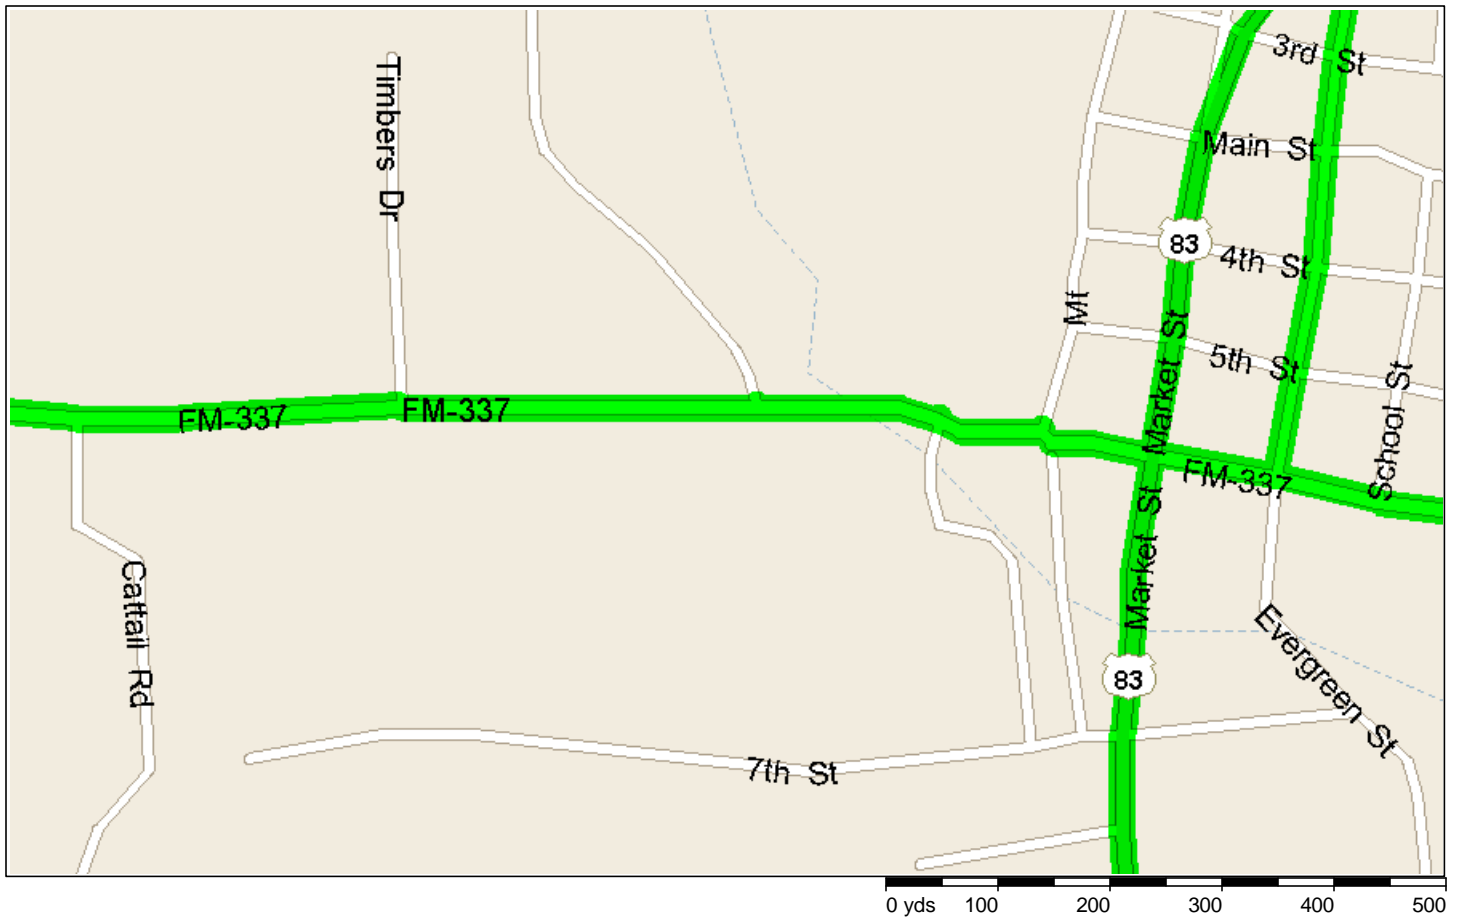

10:35 AM 31.0 mi Turn LEFT (South) onto Ranch Road 187 for 29.7 mi

- 11:08 AM 60.7 mi **3** At near Utopia, stay on Ranch Road 187 (South) for 0.2 mi
- 11:09 AM 61.0 mi Turn RIGHT (West) onto Recreational Road 1050 for 0.2 mi
- 11:09 AM 61.2 mi Continue (South) on Ranch Road 1050 for 14.6 mi
- 11:26 AM 75.8 mi Turn RIGHT (North-West) onto US-83 for 8.8 mi

- 11:34 AM 84.6 mi Turn RIGHT (South) onto Evergreen St for 32 yds
- 11:34 AM 84.6 mi **4** Arrive Leakey
- 11:49 AM 84.6 mi Depart Leakey on Evergreen St (North) for 21 yds
- 11:49 AM 84.6 mi Bear RIGHT (North) onto US-83 [Market St] for 0.6 mi
- 11:50 AM 85.2 mi Bear LEFT (North) onto Ranch Road 336 for 21.4 mi

1:06 PM	154.6 mi	Bear RIGHT (South) onto Ramp for 109 yds
1:06 PM	154.6 mi	Merge onto SR-55 (East) for 4.4 mi
1:12 PM	159.1 mi	Turn LEFT (East) onto E FM-337 [E 4th St] for 32 yds
1:12 PM	159.1 mi	Turn RIGHT (South) onto Local road(s) for 32 yds
1:12 PM	159.1 mi	7 Arrive Camp Wood
1:27 PM	159.1 mi	Depart Camp Wood on Local road(s) (North) for 32 yds
1:27 PM	159.1 mi	Turn RIGHT (East) onto E FM-337 [E 4th St] for 0.4 mi
1:28 PM	159.5 mi	Continue (East) on Ranch Road 337 for 20.2 mi

1:51 PM 179.7 mi Continue (East) on FM-337 for 0.6 mi

- 1:52 PM 180.3 mi Turn LEFT (North) onto Evergreen St for 0.3 mi
- 1:53 PM 180.6 mi 8 Arrive Leakey
- 3:23 PM 180.6 mi Depart Leakey on Evergreen St (South) for 0.3 mi
- 3:24 PM 180.9 mi Turn LEFT (East) onto FM-337 [6th St] for 0.5 mi
- 3:25 PM 181.4 mi Continue (East) on Ranch Road 337 for 14.1 mi
- 3:41 PM 195.5 mi Turn RIGHT (South) onto Ranch Road 187 [Ranch Road 337] for 1.1 mi
- 3:42 PM 196.6 mi Bear LEFT (East) onto Ranch Road 337 for 15.2 mi