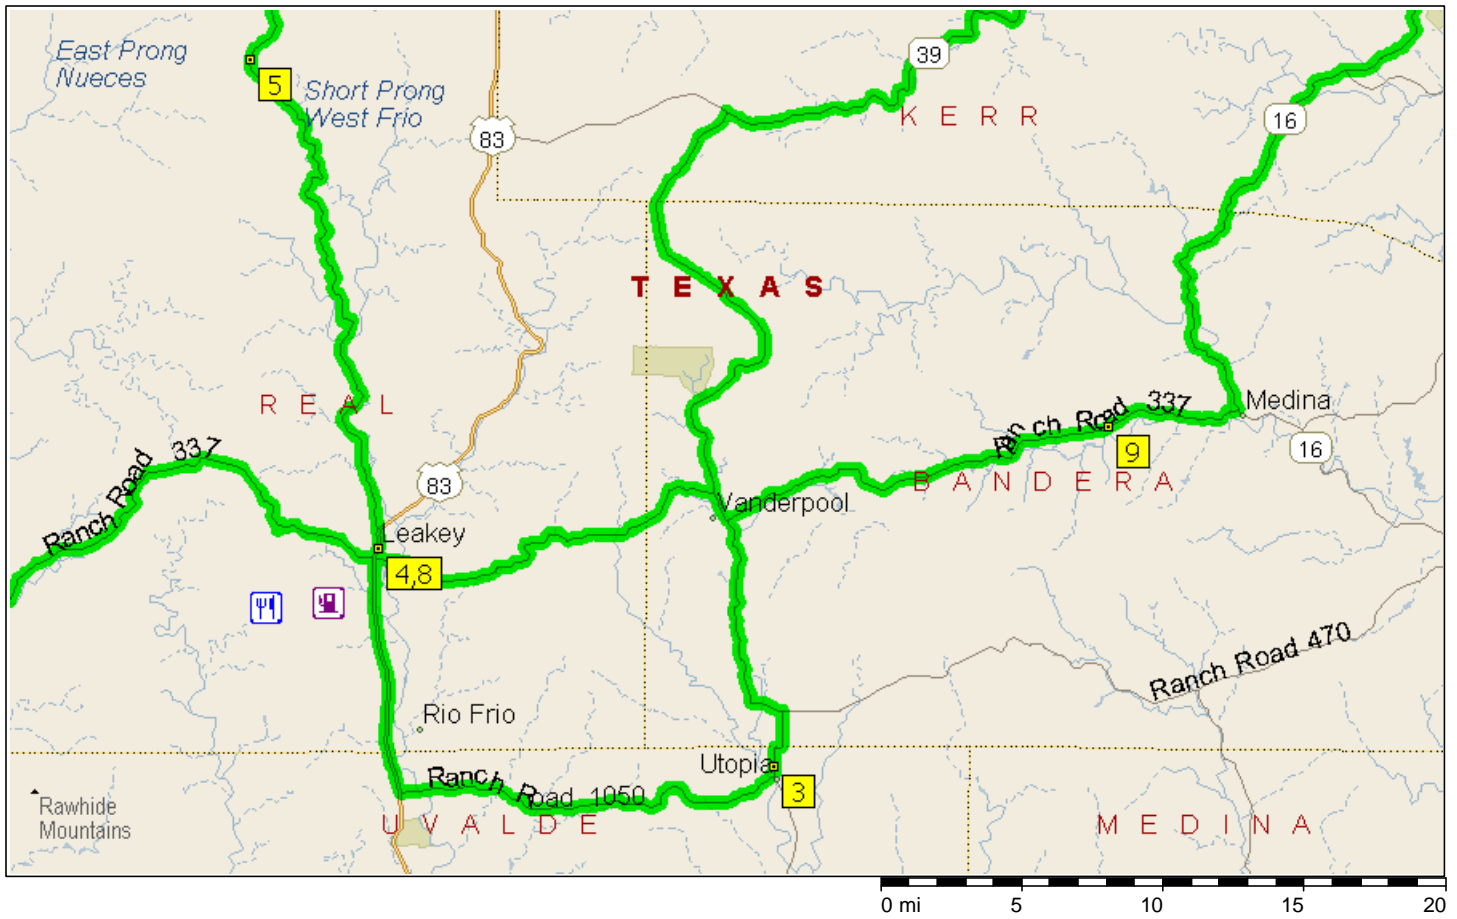

Kerville-West-Hills

242.2 miles; 6 hours, 33 minutes

- 10:00 AM 0.0 mi 1 Depart 1001 Junction Hwy, Kerrville, TX 78028 on SR-27 [Junction Hwy] (West) for 4.6 mi
- 10:05 AM 4.6 mi Turn LEFT (South) onto Local road(s) for 54 yds
- 10:05 AM 4.7 mi 2 At Ingram, stay on Local road(s) (North) for 43 yds
- 10:06 AM 4.7 mi Bear LEFT (North-West) onto SR-27 for 153 yds
- 10:06 AM 4.8 mi Bear LEFT (West) onto SR-39 for 26.2 mi

10:35 AM 31.0 mi Turn LEFT (South) onto Ranch Road 187 for 29.7 mi

- 11:08 AM 60.7 mi **3** At near Utopia, stay on Ranch Road 187 (South) for 0.2 mi
- 11:09 AM 61.0 mi Turn RIGHT (West) onto Recreational Road 1050 for 0.2 mi
- 11:09 AM 61.2 mi Continue (South) on Ranch Road 1050 for 14.6 mi
- 11:26 AM 75.8 mi Turn RIGHT (North-West) onto US-83 for 8.8 mi

- 11:34 AM 84.6 mi Turn RIGHT (South) onto Evergreen St for 32 yds
- 11:34 AM 84.6 mi **4** Arrive Leakey
- 11:49 AM 84.6 mi Depart Leakey on Evergreen St (North) for 21 yds
- 11:49 AM 84.6 mi Bear RIGHT (North) onto US-83 [Market St] for 0.6 mi
- 11:50 AM 85.2 mi Bear LEFT (North) onto Ranch Road 336 for 21.4 mi

1:51 PM 179.7 mi Continue (East) on FM-337 for 0.6 mi

- 1:52 PM 180.3 mi Turn LEFT (North) onto Evergreen St for 0.3 mi
- 1:53 PM 180.6 mi 8 Arrive Leakey
- 3:23 PM 180.6 mi Depart Leakey on Evergreen St (South) for 0.3 mi
- 3:24 PM 180.9 mi Turn LEFT (East) onto FM-337 [6th St] for 0.5 mi
- 3:25 PM 181.4 mi Continue (East) on Ranch Road 337 for 14.1 mi
- 3:41 PM 195.5 mi Turn RIGHT (South) onto Ranch Road 187 [Ranch Road 337] for 1.1 mi
- 3:42 PM 196.6 mi Bear LEFT (East) onto Ranch Road 337 for 15.2 mi