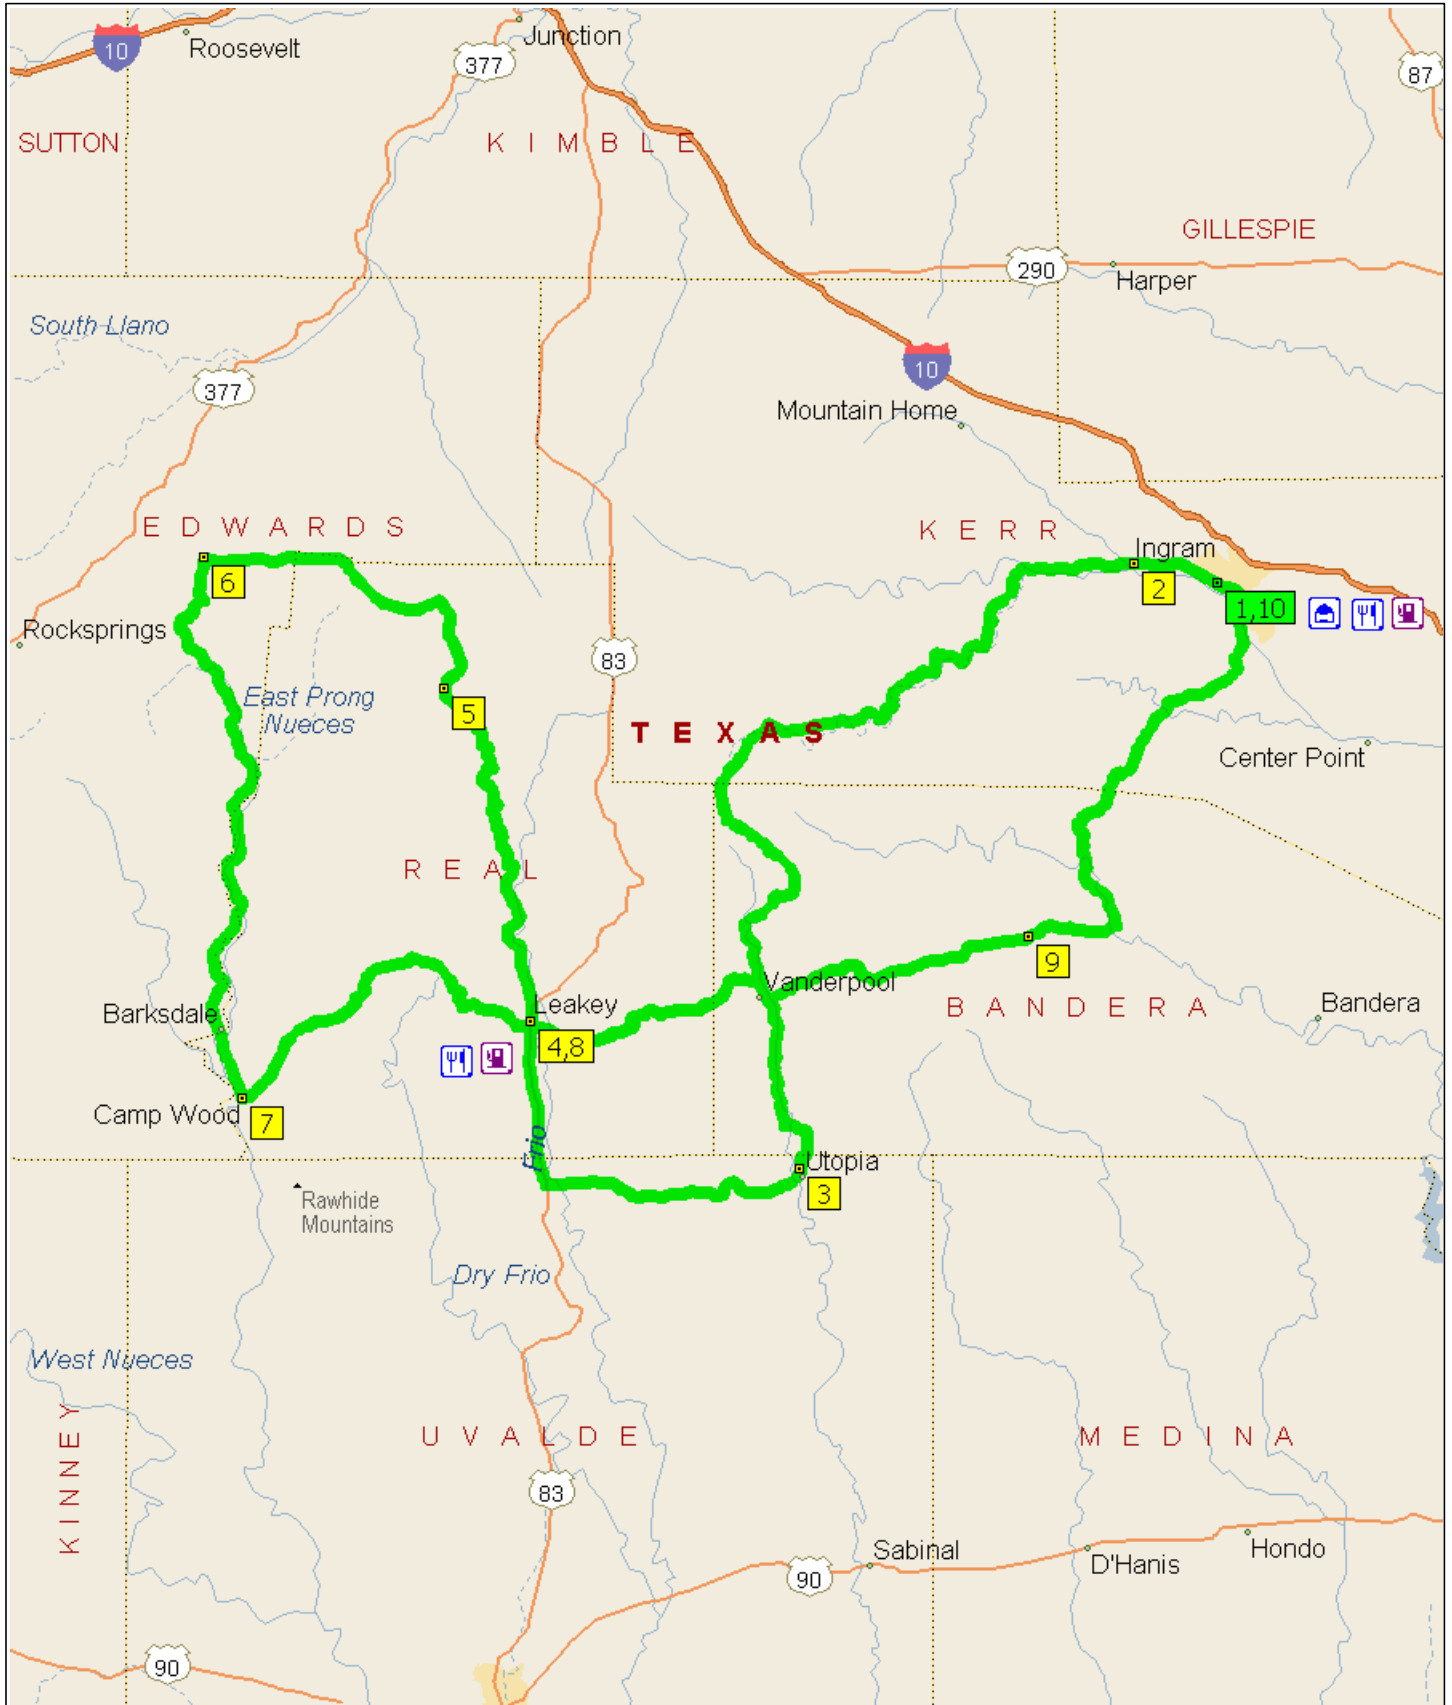

Kerville-West-Hills

242.2 miles; 6 hours, 33 minutes

- 10:00 AM 0.0 mi 1 Depart 1001 Junction Hwy, Kerrville, TX 78028 on SR-27 [Junction Hwy] (West) for 4.6 mi
- 10:05 AM 4.6 mi Turn LEFT (South) onto Local road(s) for 54 yds
- 10:05 AM 4.7 mi 2 At Ingram, stay on Local road(s) (North) for 43 yds
- 10:06 AM 4.7 mi Bear LEFT (North-West) onto SR-27 for 153 yds
- 10:06 AM 4.8 mi Bear LEFT (West) onto SR-39 for 26.2 mi

10:35 AM 31.0 mi Turn LEFT (South) onto Ranch Road 187 for 29.7 mi

- 11:08 AM 60.7 mi **3** At near Utopia, stay on Ranch Road 187 (South) for 0.2 mi
- 11:09 AM 61.0 mi Turn RIGHT (West) onto Recreational Road 1050 for 0.2 mi
- 11:09 AM 61.2 mi Continue (South) on Ranch Road 1050 for 14.6 mi
- 11:26 AM 75.8 mi Turn RIGHT (North-West) onto US-83 for 8.8 mi

- 11:34 AM 84.6 mi Turn RIGHT (South) onto Evergreen St for 32 yds
- 11:34 AM 84.6 mi **4** Arrive Leakey
- 11:49 AM 84.6 mi Depart Leakey on Evergreen St (North) for 21 yds
- 11:49 AM 84.6 mi Bear RIGHT (North) onto US-83 [Market St] for 0.6 mi
- 11:50 AM 85.2 mi Bear LEFT (North) onto Ranch Road 336 for 21.4 mi

1:51 PM 179.7 mi Continue (East) on FM-337 for 0.6 mi

- 1:52 PM 180.3 mi Turn LEFT (North) onto Evergreen St for 0.3 mi
- 1:53 PM 180.6 mi 8 Arrive Leakey
- 3:23 PM 180.6 mi Depart Leakey on Evergreen St (South) for 0.3 mi
- 3:24 PM 180.9 mi Turn LEFT (East) onto FM-337 [6th St] for 0.5 mi
- 3:25 PM 181.4 mi Continue (East) on Ranch Road 337 for 14.1 mi
- 3:41 PM 195.5 mi Turn RIGHT (South) onto Ranch Road 187 [Ranch Road 337] for 1.1 mi
- 3:42 PM 196.6 mi Bear LEFT (East) onto Ranch Road 337 for 15.2 mi