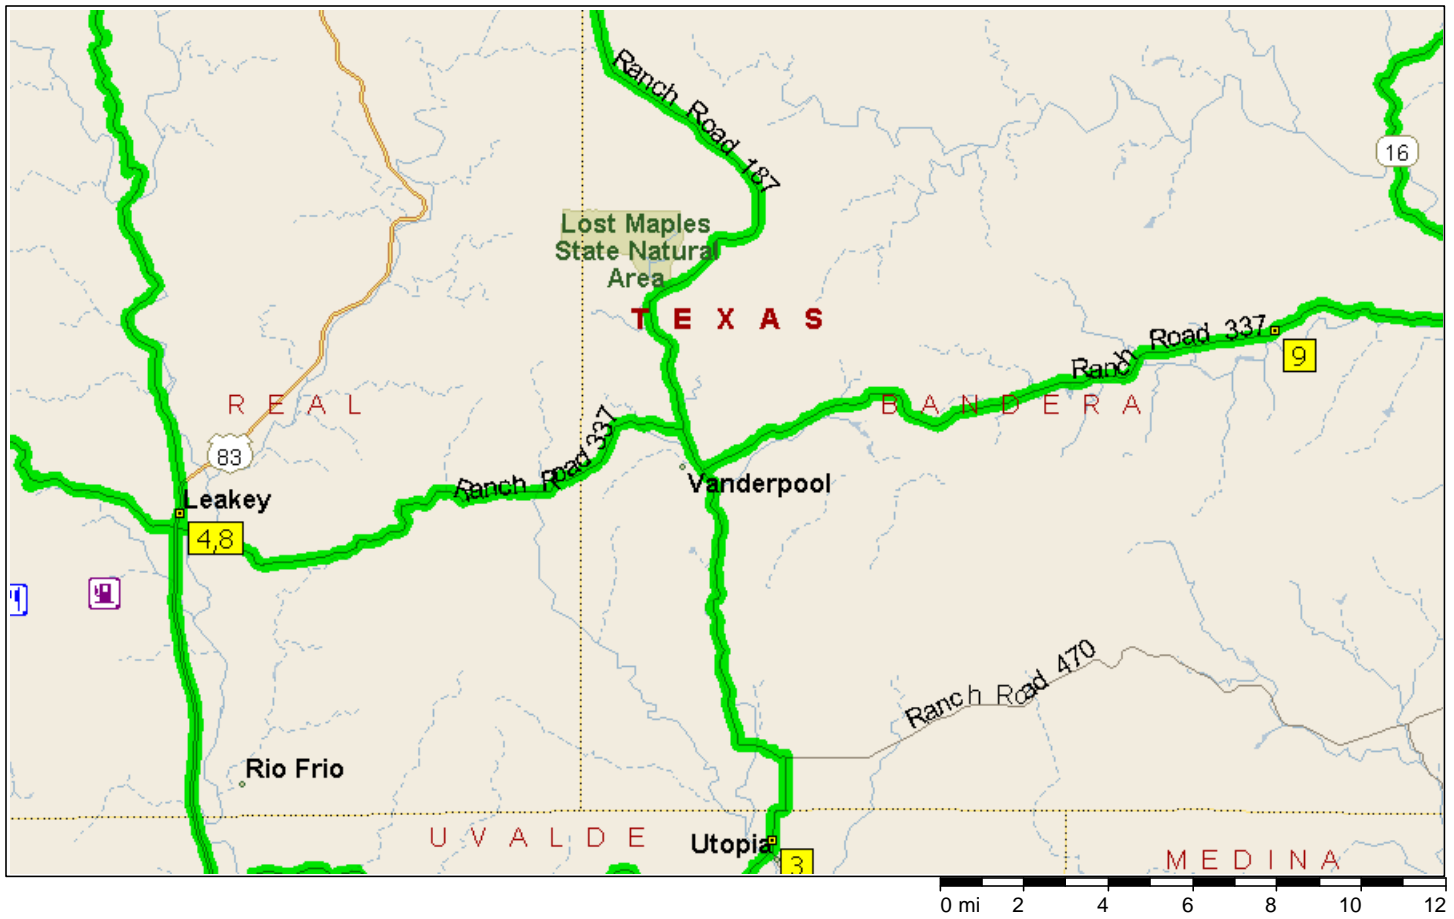

- 11:34 AM 84.6 mi Turn RIGHT (South) onto Evergreen St for 32 yds
- 11:34 AM 84.6 mi **4** Arrive Leakey
- 11:49 AM 84.6 mi Depart Leakey on Evergreen St (North) for 21 yds
- 11:49 AM 84.6 mi Bear RIGHT (North) onto US-83 [Market St] for 0.6 mi
- 11:50 AM 85.2 mi Bear LEFT (North) onto Ranch Road 336 for 21.4 mi

12:14 PM 106.6 mi **5** At near Hackberry, stay on Ranch Road 336 (North) for 5.3 mi
 12:20 PM 111.9 mi Turn LEFT (West) onto SR-41 for 13.6 mi

12:35 PM 125.5 mi **6** At near Hackberry, turn LEFT (South) onto Ranch Road 335 for 29.1 mi

1:06 PM	154.6 mi	Bear RIGHT (South) onto Ramp for 109 yds
1:06 PM	154.6 mi	Merge onto SR-55 (East) for 4.4 mi
1:12 PM	159.1 mi	Turn LEFT (East) onto E FM-337 [E 4th St] for 32 yds
1:12 PM	159.1 mi	Turn RIGHT (South) onto Local road(s) for 32 yds
1:12 PM	159.1 mi	7 Arrive Camp Wood
1:27 PM	159.1 mi	Depart Camp Wood on Local road(s) (North) for 32 yds
1:27 PM	159.1 mi	Turn RIGHT (East) onto E FM-337 [E 4th St] for 0.4 mi
1:28 PM	159.5 mi	Continue (East) on Ranch Road 337 for 20.2 mi

1:51 PM 179.7 mi Continue (East) on FM-337 for 0.6 mi

- 1:52 PM 180.3 mi Turn LEFT (North) onto Evergreen St for 0.3 mi
- 1:53 PM 180.6 mi 8 Arrive Leakey
- 3:23 PM 180.6 mi Depart Leakey on Evergreen St (South) for 0.3 mi
- 3:24 PM 180.9 mi Turn LEFT (East) onto FM-337 [6th St] for 0.5 mi
- 3:25 PM 181.4 mi Continue (East) on Ranch Road 337 for 14.1 mi
- 3:41 PM 195.5 mi Turn RIGHT (South) onto Ranch Road 187 [Ranch Road 337] for 1.1 mi
- 3:42 PM 196.6 mi Bear LEFT (East) onto Ranch Road 337 for 15.2 mi